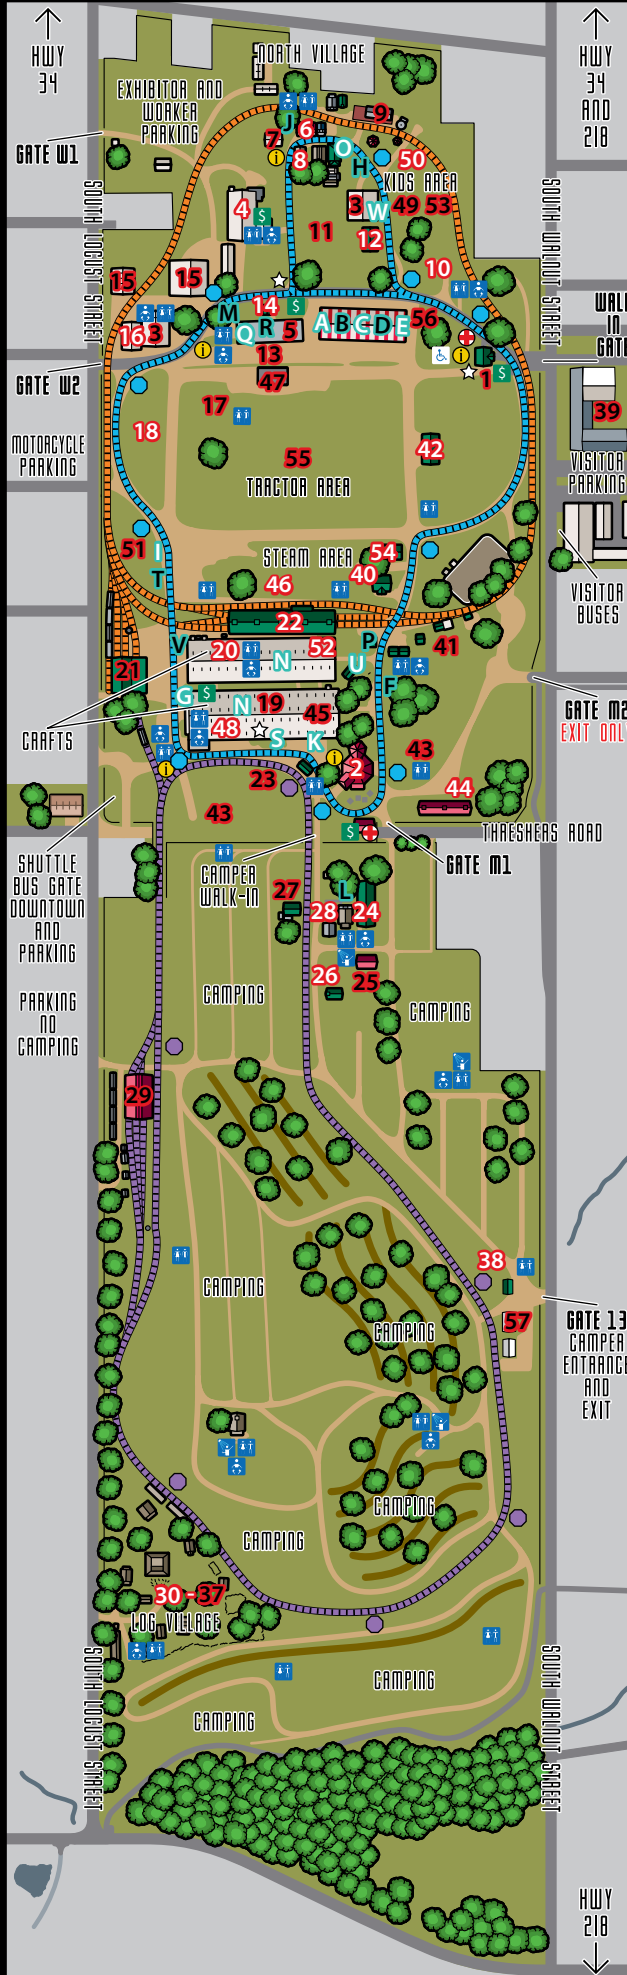

- TRAIN ROUTE
- TROLLEY ROUTE
- TROLLEY STOPS
- GROUND TRAIN ROUTE
- GROUND TRAIN STOPS
- RESTROOMS
- CHANGING TABLES
- FIRST AID
- ATMS
- MOBILITY RENTAL SERVICE
- INFORMATION BOOTH
- OFFICIAL SOUVENIRS

ACTIVITY CENTERS

- 1 Paul Anderson Welcome Center and Headquarters
- 2 Carousel Pavilion
- 3 Antique Dealer Exhibitors
- 4 Antique Car / Truck Buildings
- 5 Highway Patrol
- 6 North Village
- 7 Center Chapel
- 8 West Pleasant Lawn School
- 9 Midwest Central North Depot
- 10 Family Tent
- 11 Gas Engine Area
- 12 Richard E. Oetken Gas Engine Hdqrs.
- 13 **GRANDSTAND**
- 14 Ticket Booth for Grandstand
- 15 Horse Operations - Barns
- 16 "The Barn"
- 17 Horse Demonstrations
- 18 Steam & Tractor Demonstrations
- 19 Heritage Museum A / Crafts
- 20 Heritage Museum B / Crafts
- 21 Midwest Central Shops
- 22 Midwest Central Railroad
South Station & Event Center
- 23 Trolley Depot
- 24 Theatre Museum
- 25 Prairie Gem Church
- 26 Colfax School
- 27 Grandpa's Barn
- 28 Camper Hospitality
- 29 Trolley Barn
- 30 M. Dodd's Wood Shop
- 31 Oak Ridge Log School
- 32 Kossuth Log House
- 33 Cassity Log House
- 34 Sawn Log Barn
- 35 Blacksmith Shop
- 36 Public House
- 37 Town Hall
- 38 Campground Headquarters
- 39 Handicapped Parking
- 40 Bob & Penny Gilchrist Traction
Steam Headquarters
- 41 Sawmill / Veneer Mill
- 42 Richard E. Oetken Tractor Hdqrs.
- 43 Vendor Sales Area
- 44 Trading Post
- 45 Steam Powerhouse
- 46 Miniature Railroad
- 47 KILJ Stage
- 48 Foundation & Memorial Room
- 49 Drive a Tractor
- 50 Pony Rides
- 51 Model Traction Steam
- 52 Printers' Hall
- 53 Kid Shows
- 54 Barb Heaton Pavilion
- 55 Tractors & Garden Tractors
- 56 Special Exhibits
- 57 Santa House